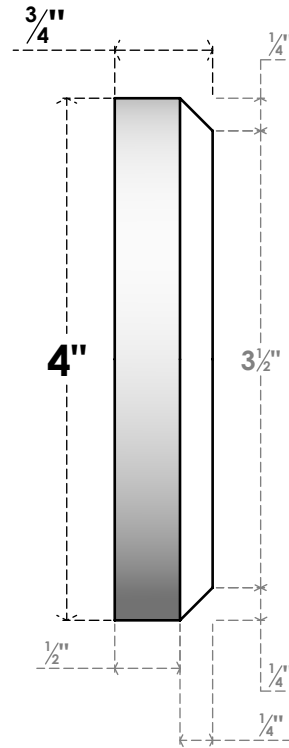

ROSP040X040X075GRY03

4"W X 4"H X 3/4"P STANDARD GRAYSON BULLSEYE ROSETTE WITH BEVELED EDGE, ARCHITECTURAL GRADE PVC

FRONT

SIDE

EKENA MILLWORK
2300 WEST MAIN ST.
CLARKSVILLE, TX 75426
TOLL FREE: 866-607-0453
WWW.EKENAMILLWORK.COM

NOTES

1. INSTALLATION TO BE COMPLETED IN ACCORDANCE WITH MANUFACTURER'S SPECIFICATIONS.
2. DRAWING MAY NOT BE TO SCALE
3. THIS DRAWING IS INTENDED FOR DESIGN AND PLANNING PURPOSES ONLY.
4. ALL INFORMATION CONTAINED HEREIN WAS CURRENT AT THE TIME OF DEVELOPMENT BUT MUST BE REVIEWED AND APPROVED BY THE PRODUCT MANUFACTURER TO BE CONSIDERED ACCURATE.
5. ARCHITECTURAL GRADE PVC PRODUCTS ARE MADE FROM EXPANDED CELLULAR PVC AND COME NATURALLY WHITE BUT MAY BE PAINTED