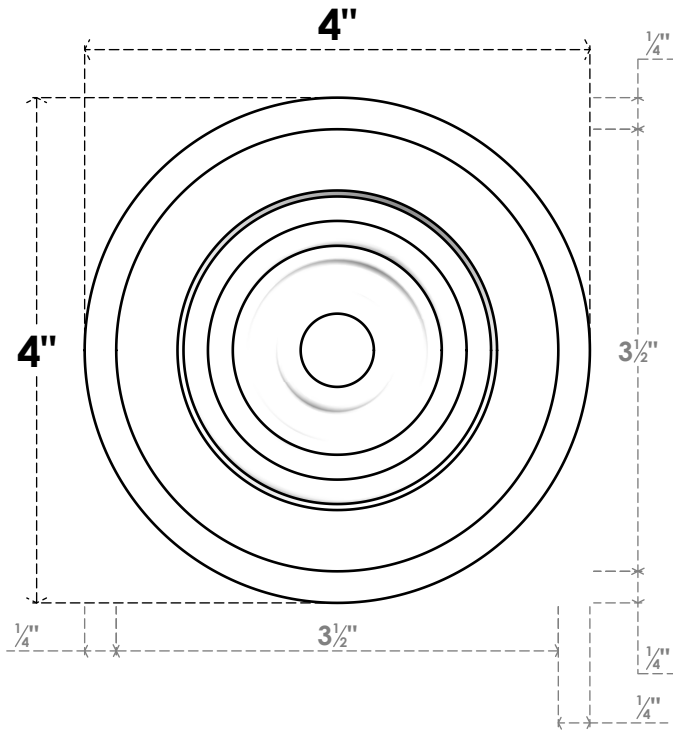

ROSP040X040X075GRY03

4"W X 4"H X 3/4"P STANDARD GRAYSON BULLSEYE ROSETTE WITH BEVELED EDGE, ARCHITECTURAL GRADE PVC

FRONT

SIDE

EKENA MILLWORK
2300 WEST MAIN ST.
CLARKSVILLE, TX 75426
TOLL FREE: 866-607-0453
WWW.EKENAMILLWORK.COM

NOTES

1. INSTALLATION TO BE COMPLETED IN ACCORDANCE WITH MANUFACTURER'S SPECIFICATIONS.
2. DRAWING MAY NOT BE TO SCALE
3. THIS DRAWING IS INTENDED FOR DESIGN AND PLANNING PURPOSES ONLY.
4. ALL INFORMATION CONTAINED HEREIN WAS CURRENT AT THE TIME OF DEVELOPMENT BUT MUST BE REVIEWED AND APPROVED BY THE PRODUCT MANUFACTURER TO BE CONSIDERED ACCURATE.
5. ARCHITECTURAL GRADE PVC PRODUCTS ARE MADE FROM EXPANDED CELLULAR PVC AND COME NATURALLY WHITE BUT MAY BE PAINTED